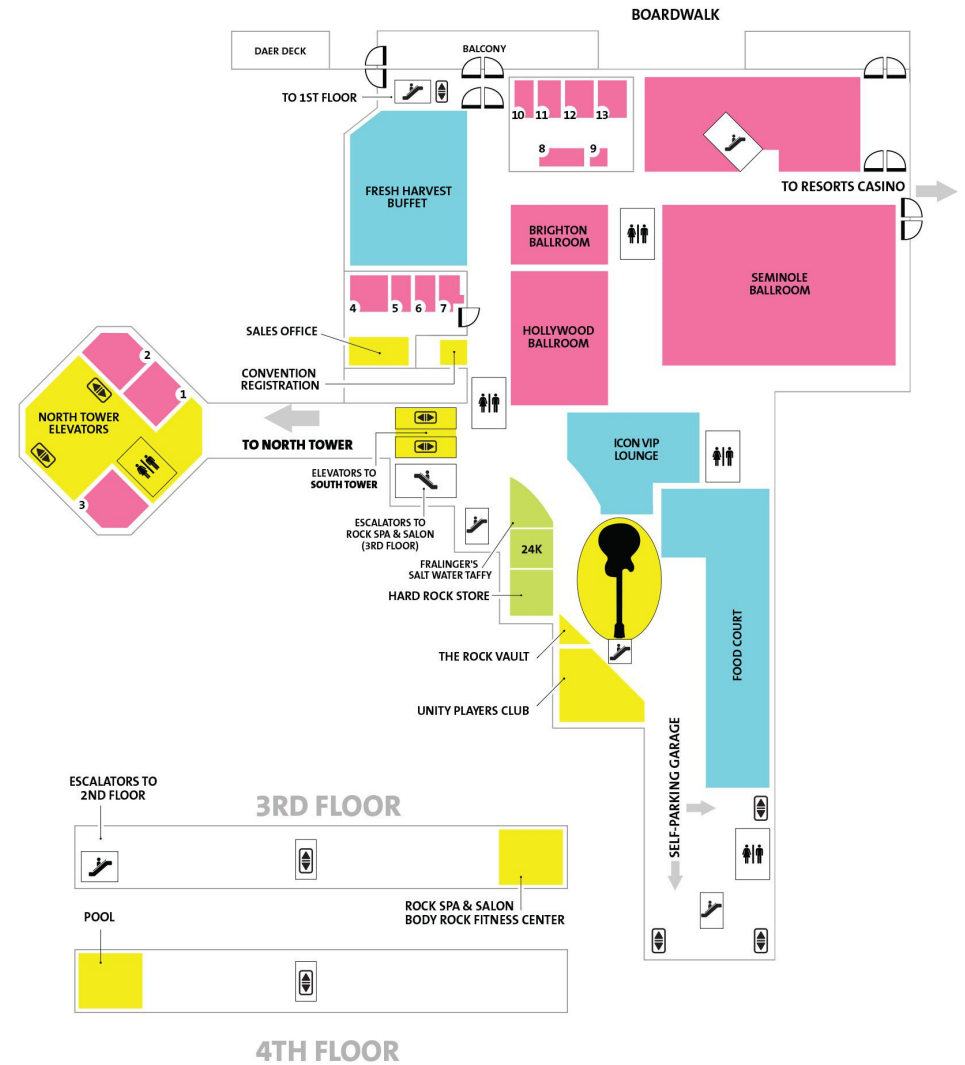

THE STAGE IS SET

MAP KEY

- BARS & RESTAURANTS
- CASINO
- SPECIALTY GAMING
- POINTS OF INTEREST
- RETAIL SHOPS
- ENTERTAINMENT VENUES
- MEETING VENUES
- 1 STUDIO 2-A
- 2 STUDIO 2-B
- 3 STUDIO 2-C
- 4 FORT PIERCE SALON D
- 5 FORT PIERCE SALON C
- 6 FORT PIERCE SALON B
- 7 FORT PIERCE SALON A
- 8 TAMPA A
- 9 TAMPA D
- 10 BIG CYPRESS STUDIO A
- 11 BIG CYPRESS STUDIO B
- 12 IMMOKALEE STUDIO A
- 13 IMMOKALEE STUDIO B

1ST FLOOR - CASINO LEVEL

2ND FLOOR - MEETING LEVEL

- ELEVATOR
- ESCALATOR
- BATHROOM
- DOORS