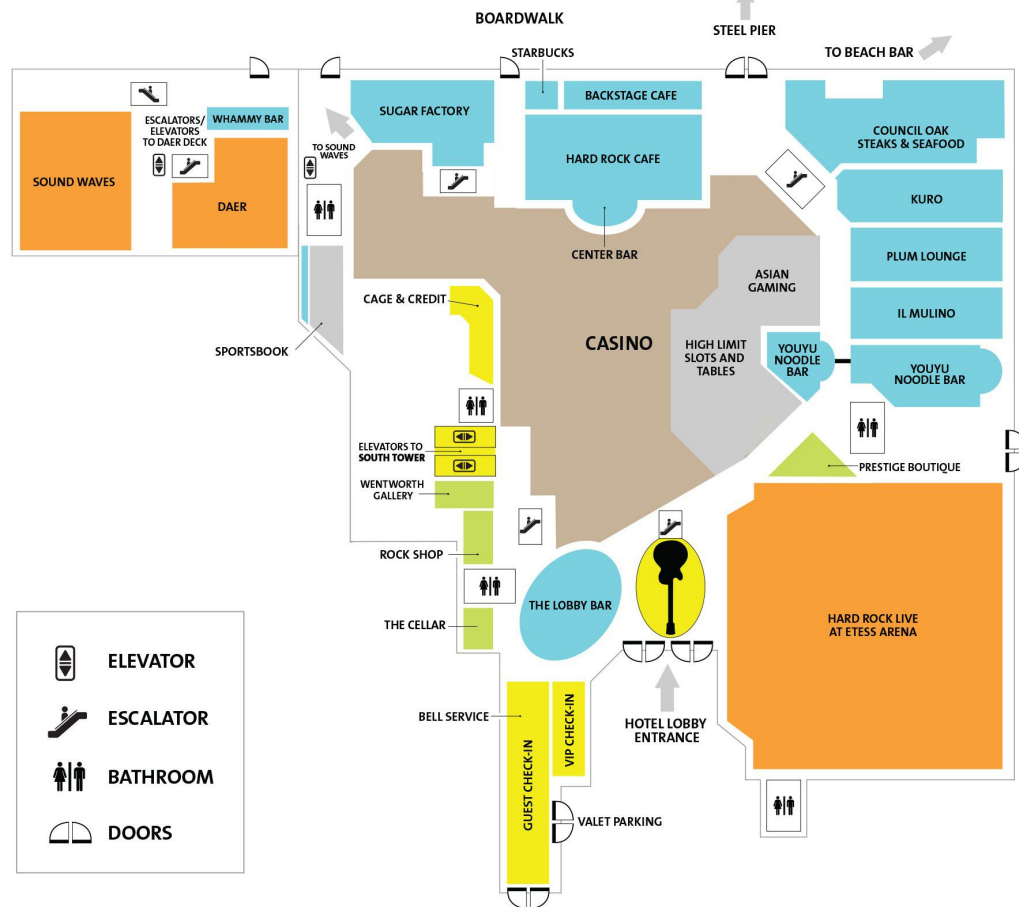

THE STAGE IS SET

MAP KEY

- BARS & RESTAURANTS
- CASINO
- SPECIALTY GAMING
- POINTS OF INTEREST
- RETAIL SHOPS
- ENTERTAINMENT VENUES
- MEETING VENUES
- 1 STUDIO 2-A
- 2 STUDIO 2-B
- 3 STUDIO 2-C
- 4 FORT PIERCE SALON D
- 5 FORT PIERCE SALON C
- 6 FORT PIERCE SALON B
- 7 FORT PIERCE SALON A
- 8 TAMPA A
- 9 TAMPA D
- 10 BIG CYPRESS STUDIO A
- 11 BIG CYPRESS STUDIO B
- 12 IMMOKALEE STUDIO A
- 13 IMMOKALEE STUDIO B

1ST FLOOR - CASINO LEVEL

2ND FLOOR - MEETING LEVEL

- ELEVATOR
- ESCALATOR
- BATHROOM
- DOORS